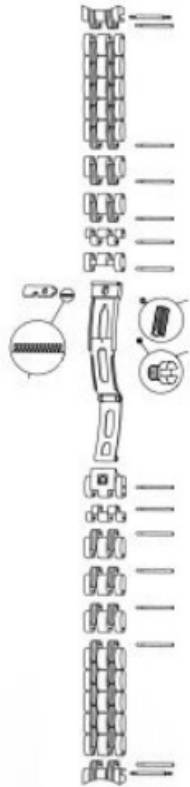

18CT.3N YELLOW GOLD BRACELET | 020BB1620887

	026BB887 (x2)	YELGOLD END PIECE 18CT3N - 1620
	035BB1620887	YEL GOLD SLIDER 18C 3N
	068ST2207 (x50)	SPRING-BAR
	068ST2207Q	SPRING-BAR (Q=50)
	068ST2207 (x50)	SPRING-BAR
	114BB1620 (x7)	18CT.3N YEL.GOLD LINK
	115BB1620	1/2 GOLD LINK 18CT 3N
	116BB1620	18C 3N YEL GOLD COVER
	117BB1620887	YEL-GOLD CLASP 18K N3
	035BB1620887	YEL GOLD SLIDER 18C 3N
	085ST0057 (x2)	SPRING
	116BB1620	18C 3N YEL GOLD COVER
	124BC2802	SCREW S1.20 ØH1.2 L1.5 AU750-WH
	124BC2803	SCREW S1.00 ØH1.5 L1.4 AU750-WH
	128BC9970 (x2)	WHITE GOLD 18CT.PIN
	190BB4015	SMALL PLATE OMEGA YEL.GOLD 18CT.3N
	201BC0511	WHITE GOLD PIPE 18CT.
	201BC0517	WHITE GOLD PIPE 18CT.
	118BB162006	YEL.GOLD LINK 18C 3N 6H.
	118BB162012	YEL.GOLD LINK 18C 3N 12H.
	124BC2802	SCREW S1.20 ØH1.2 L1.5 AU750-WH
	124BC2803	SCREW S1.00 ØH1.5 L1.4 AU750-WH
	124BC3100 (x2)	SCREW S1.00 ØH1.3 L19.5 AU750-WH